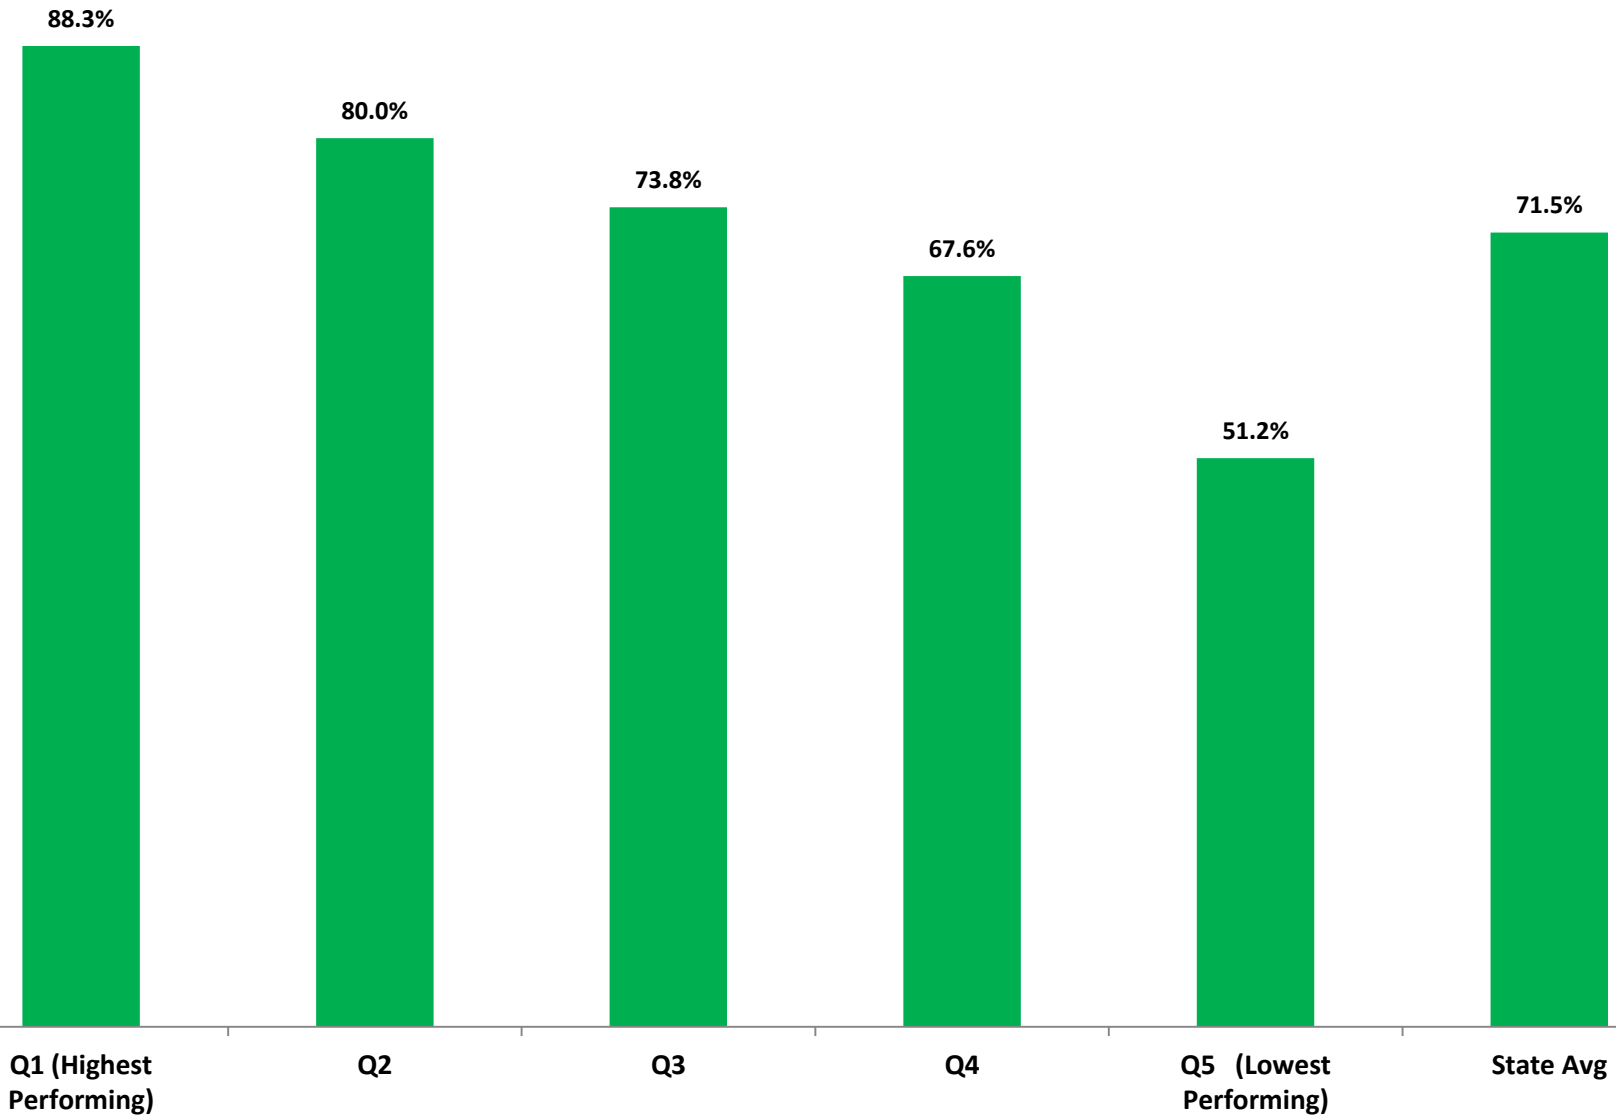

FY15 Preliminary Social Studies Proficient And Above AIR Test Results

Grades 4 and 6 Combined

FY15 Preliminary English & Language Arts Proficient and Above PARRC Test Results

Grades 4-9 Combined