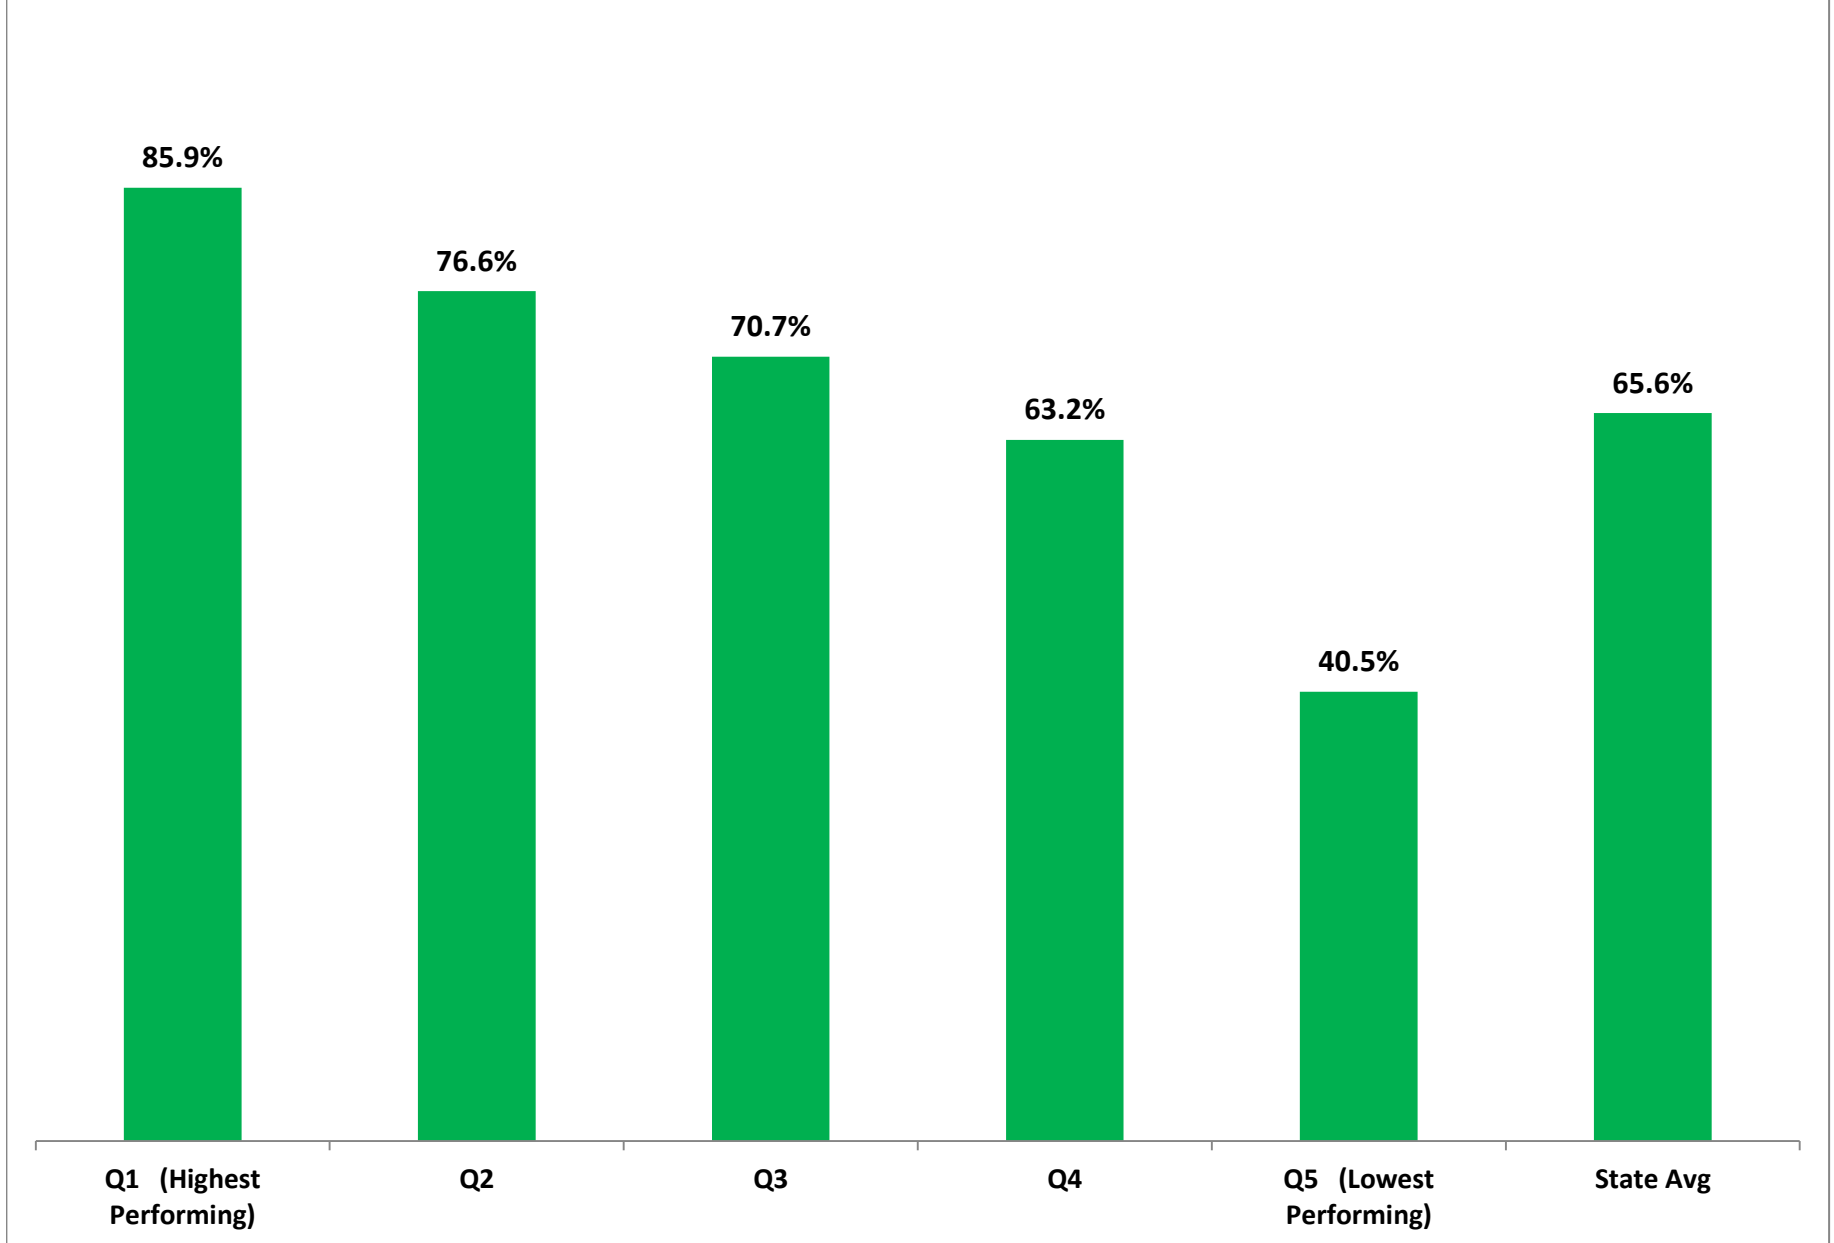

FY15 Preliminary Social Studies Proficient And Above AIR Test Results

Grades 4 and 6 Combined

FY15 Preliminary English & Language Arts Proficient and Above PARRC Test Results

Grades 4-9 Combined