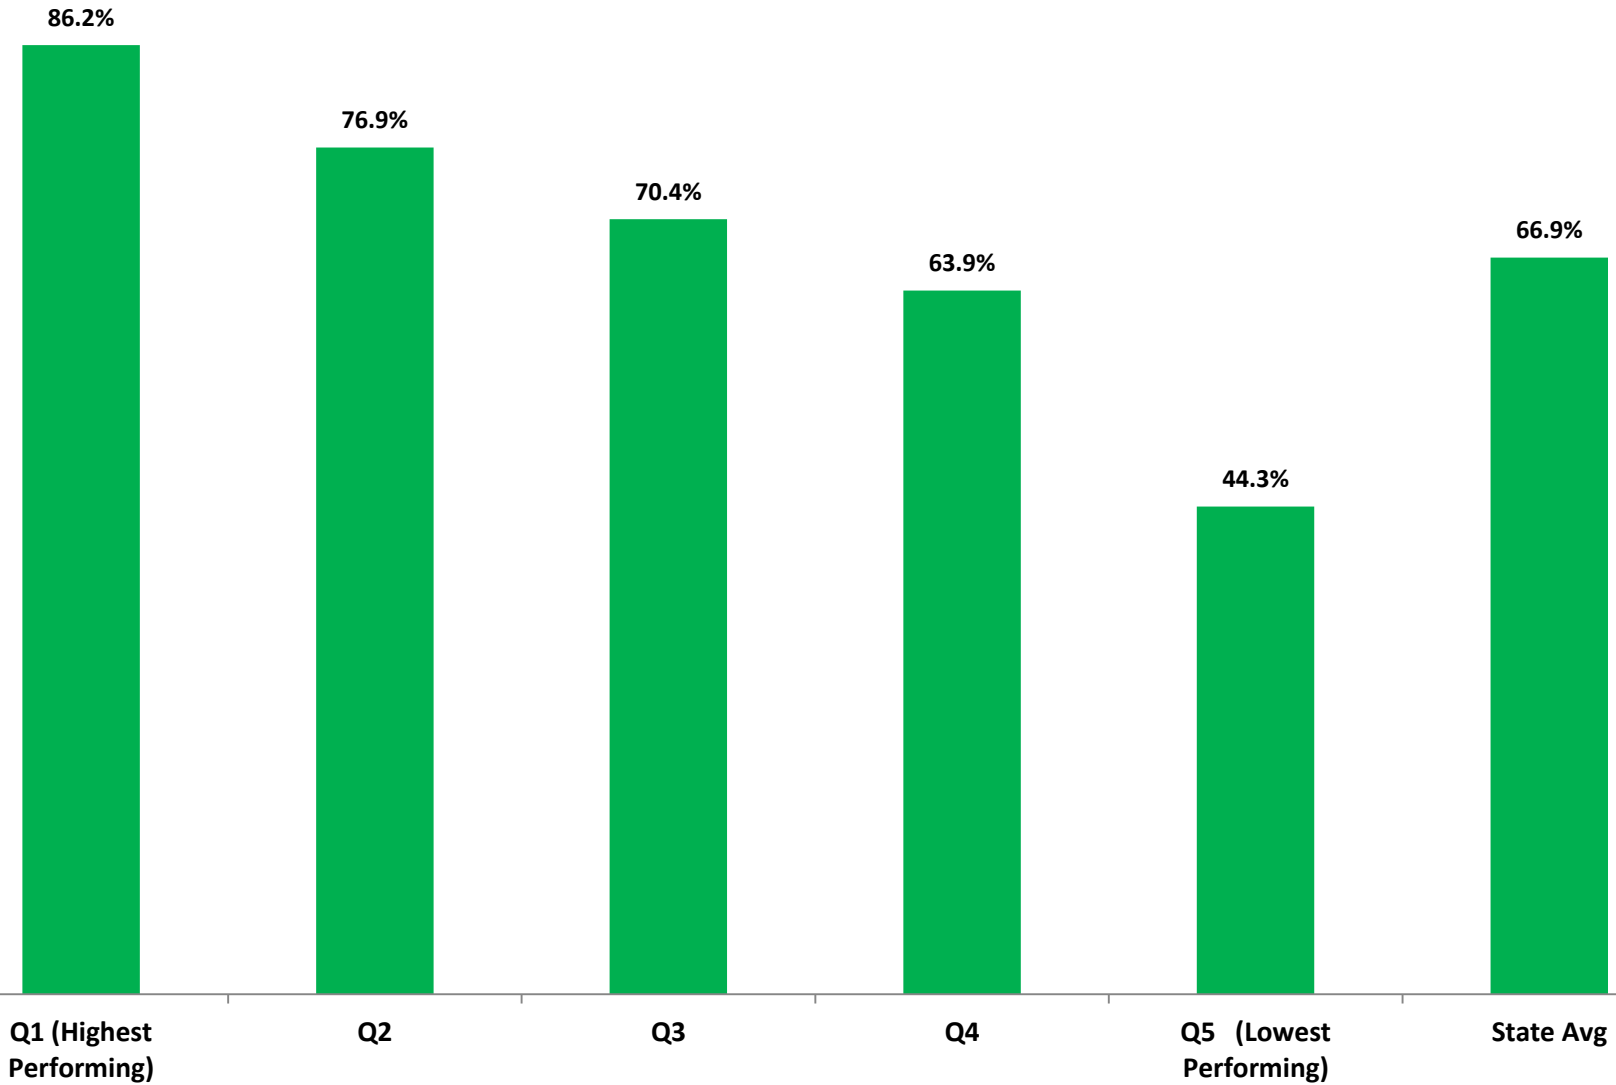

FY15 Preliminary Math Proficient and Above PARRC Test Results

Grades 3 and 8 Combined